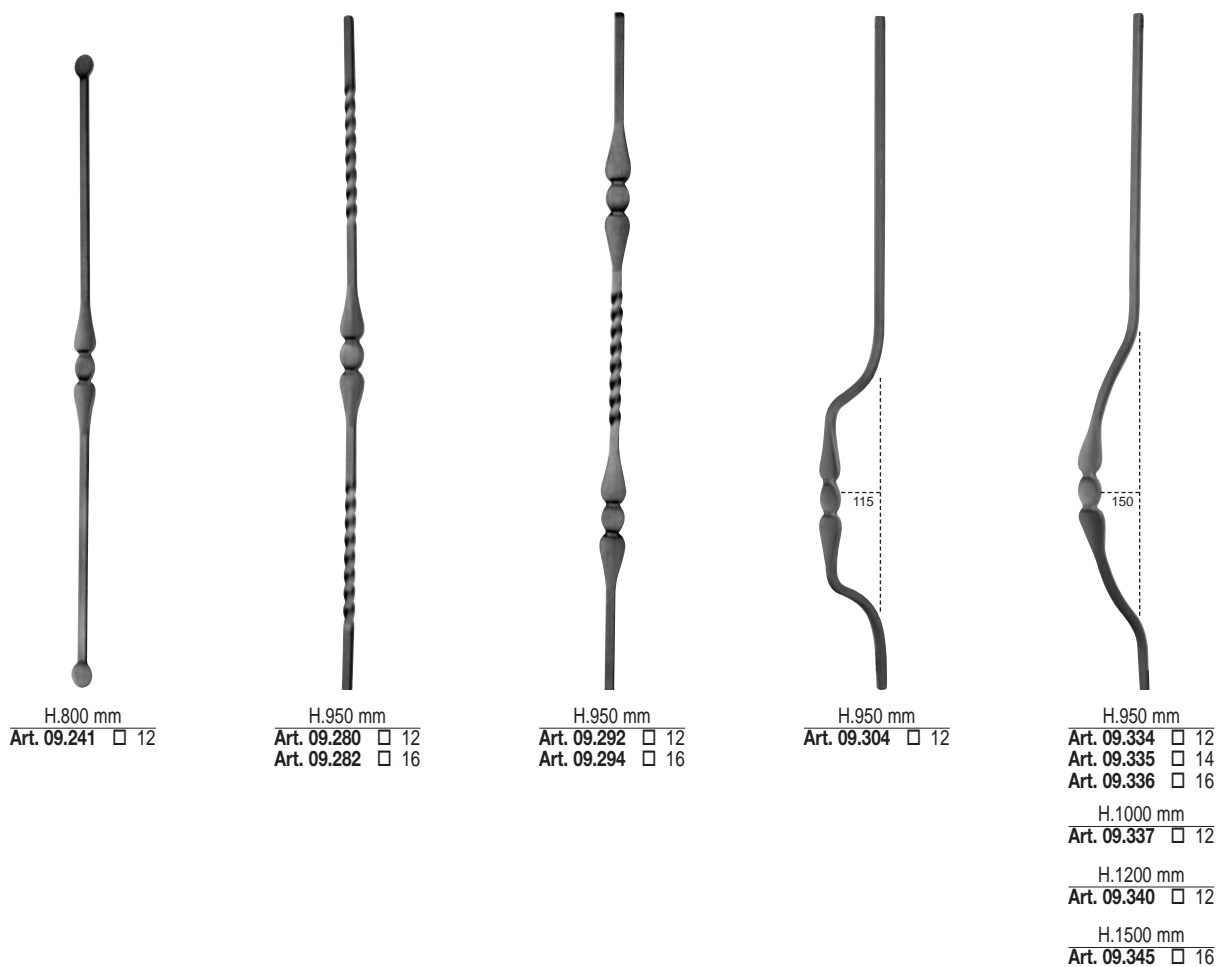

* ARTICLES ON THIS PAGE ARE GENERALLY MADE TO ORDER. PLEASE CHECK FOR AVAILABILITY