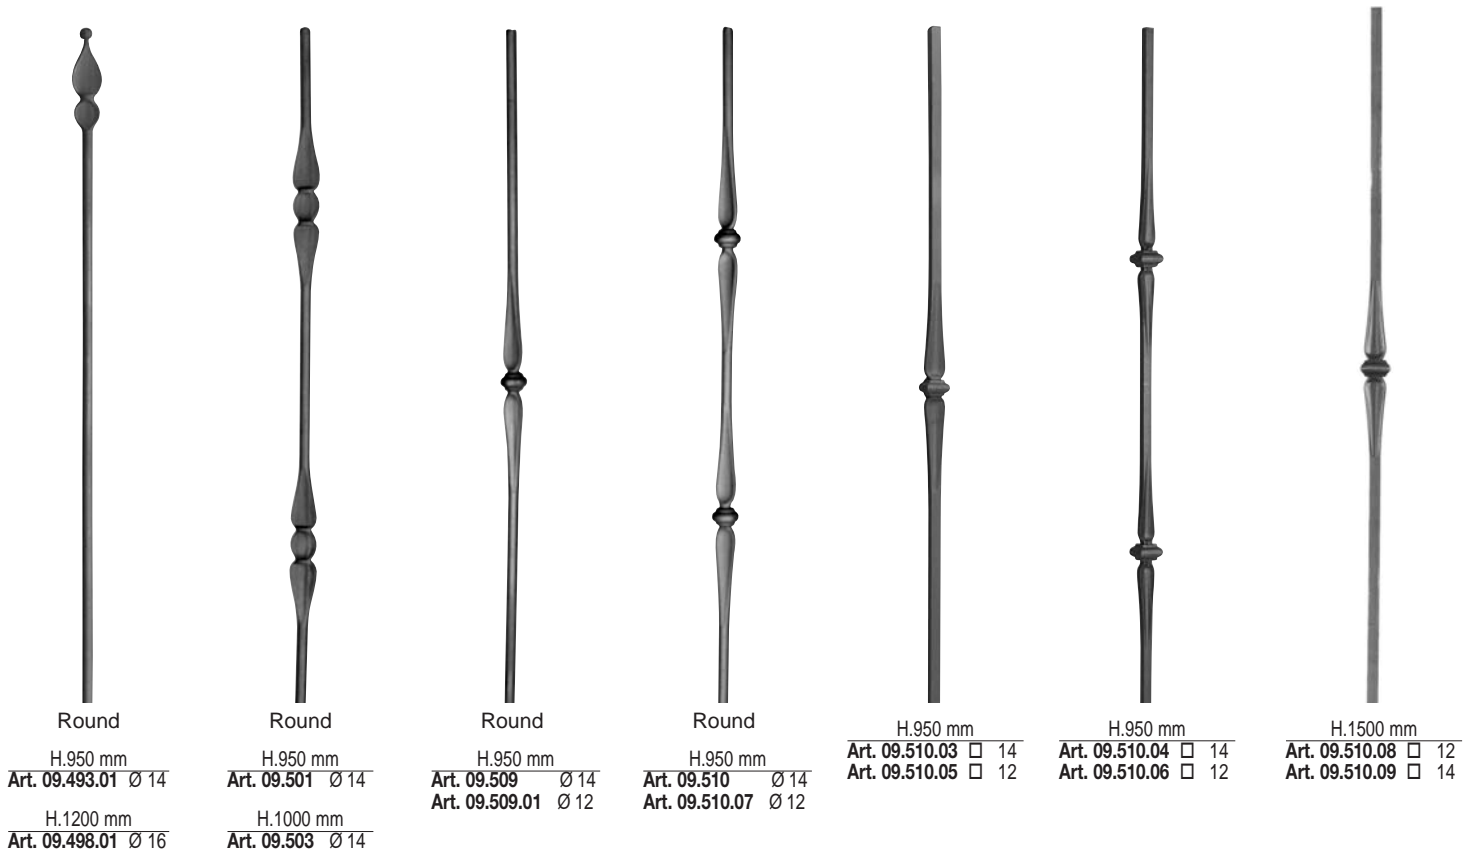

* ARTICLES ON THIS PAGE ARE GENERALLY MADE TO ORDER. PLEASE CHECK FOR AVAILABILITY