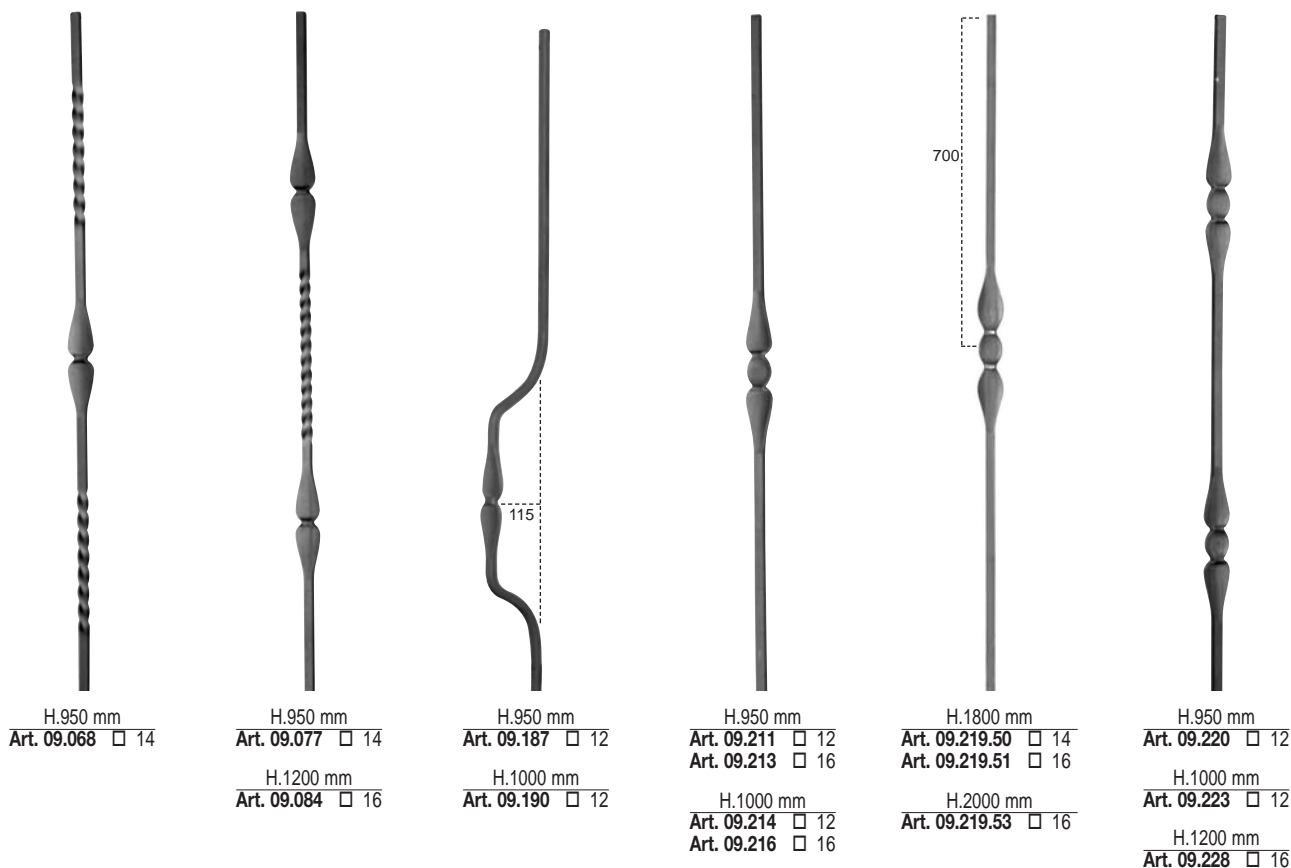

JUST A FEW EXAMPLES FROM OUR EXTENSIVE RANGE