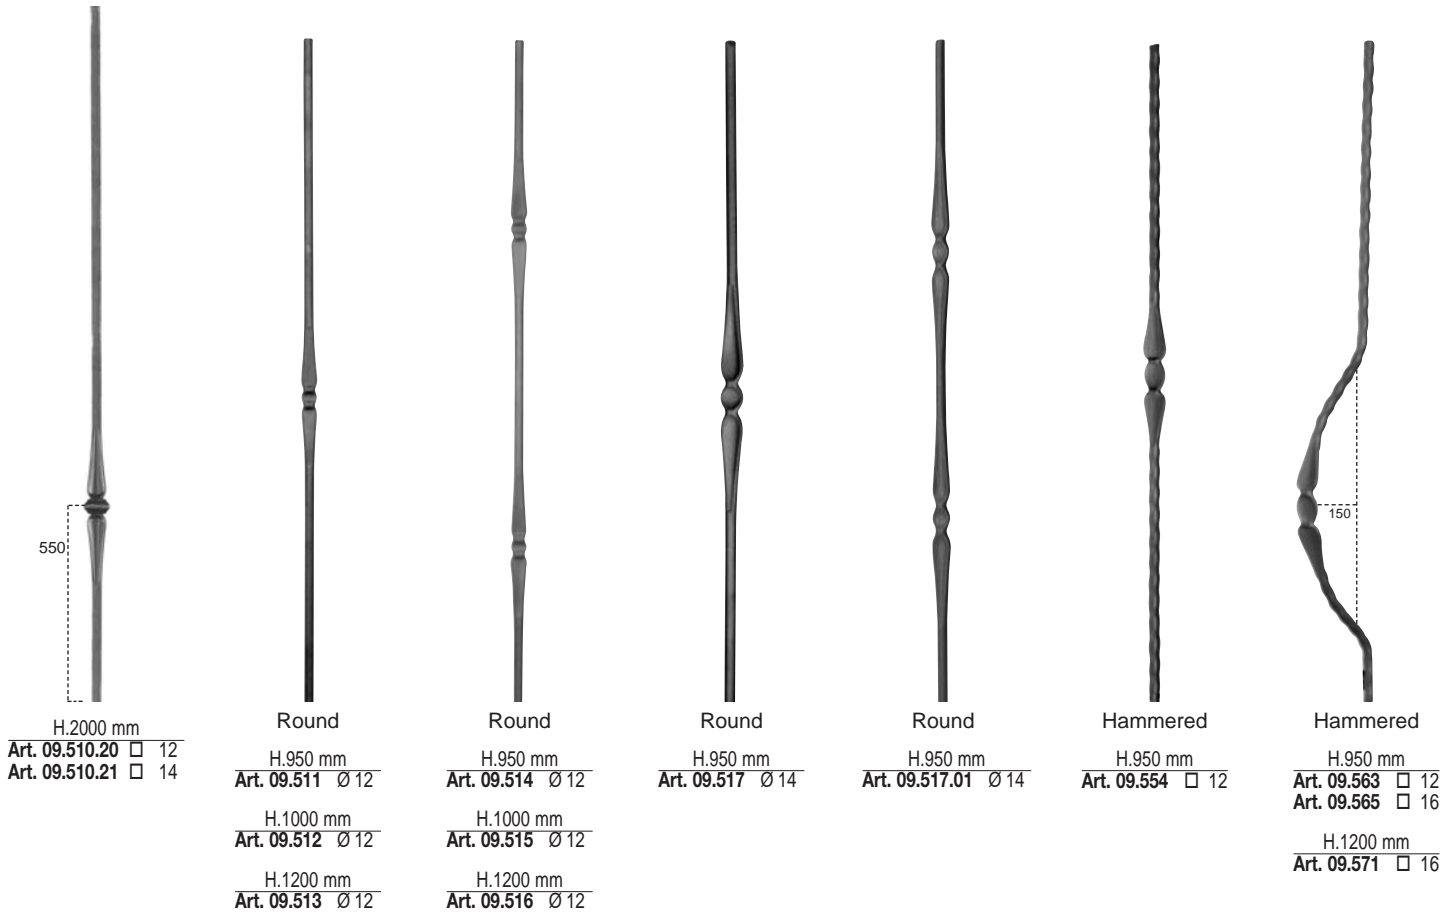

JUST A FEW EXAMPLES FROM OUR EXTENSIVE RANGE