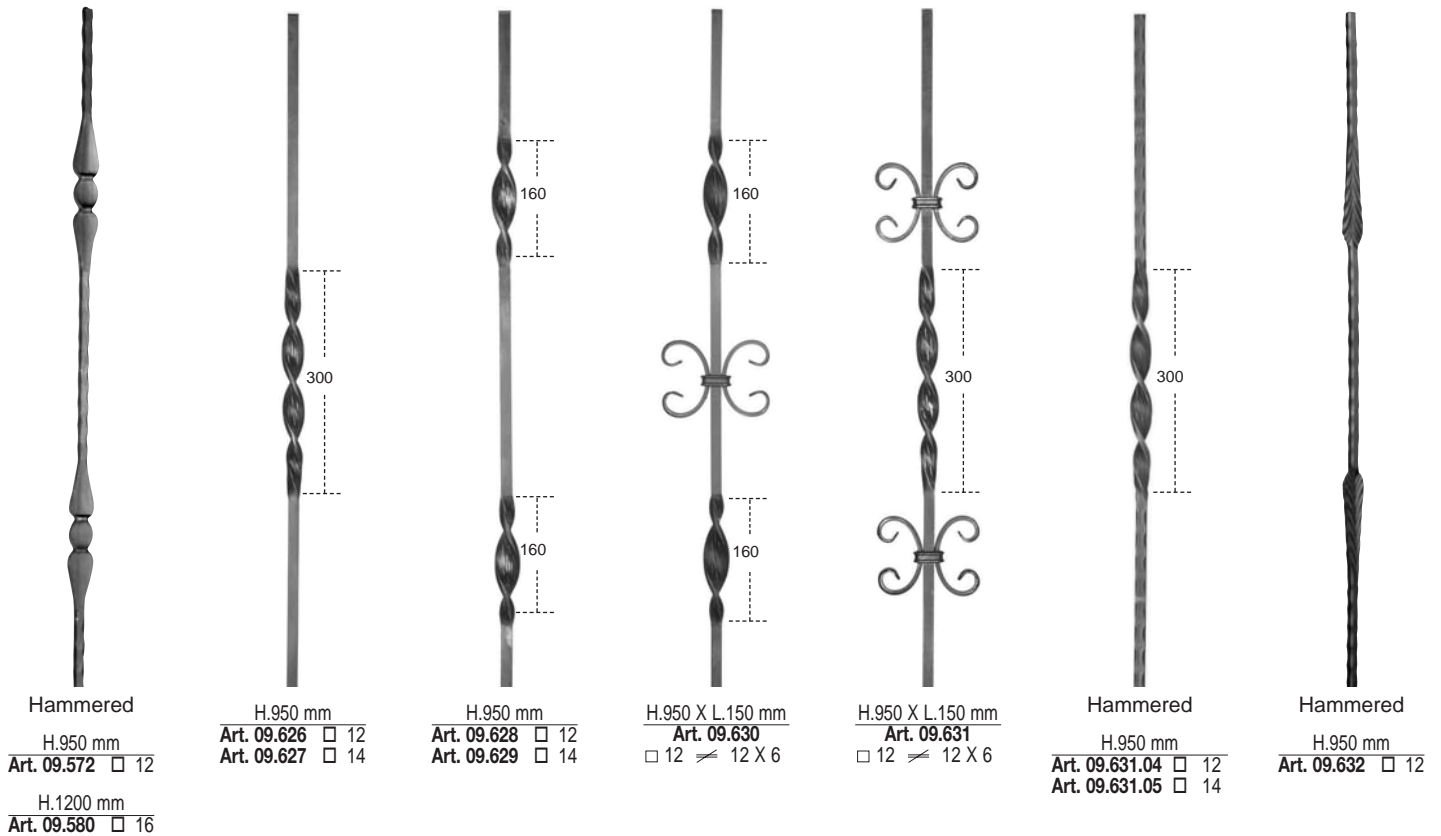

SEE PAGES 52 TO 53 FOR OUR RANGE OF HOLED BARS

* ARTICLES ON THIS PAGE ARE GENERALLY MADE TO ORDER. PLEASE CHECK FOR AVAILABILITY