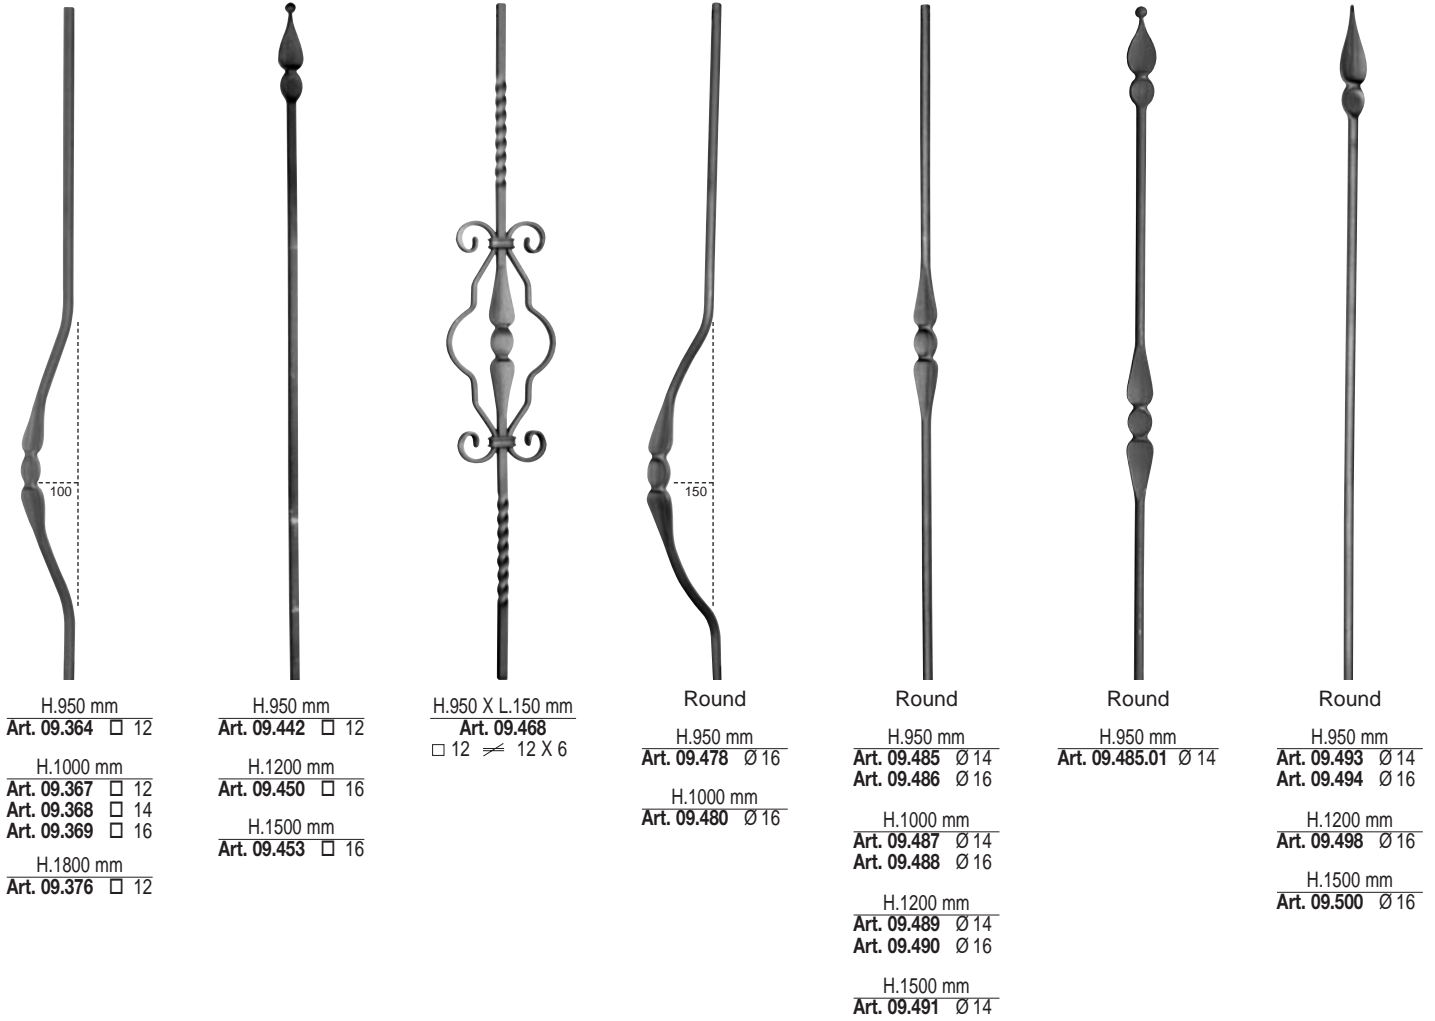

JUST A FEW EXAMPLES FROM OUR EXTENSIVE RANGE